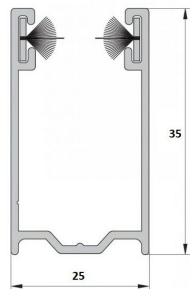

winsol

A home to enjoy.

TABLE OF CONTENTS

Coulisses Tradi	2
Bouche-Trous	4
Coulisses Tradiclassic	5
Coulisses Tradieal	6
Entrées Coulisses Tradieal	7

COULISSES TRADI

**BOUCHE TROU COULISSE MARRON
DIA 10**

SKU: 10758
Prix: €0,04